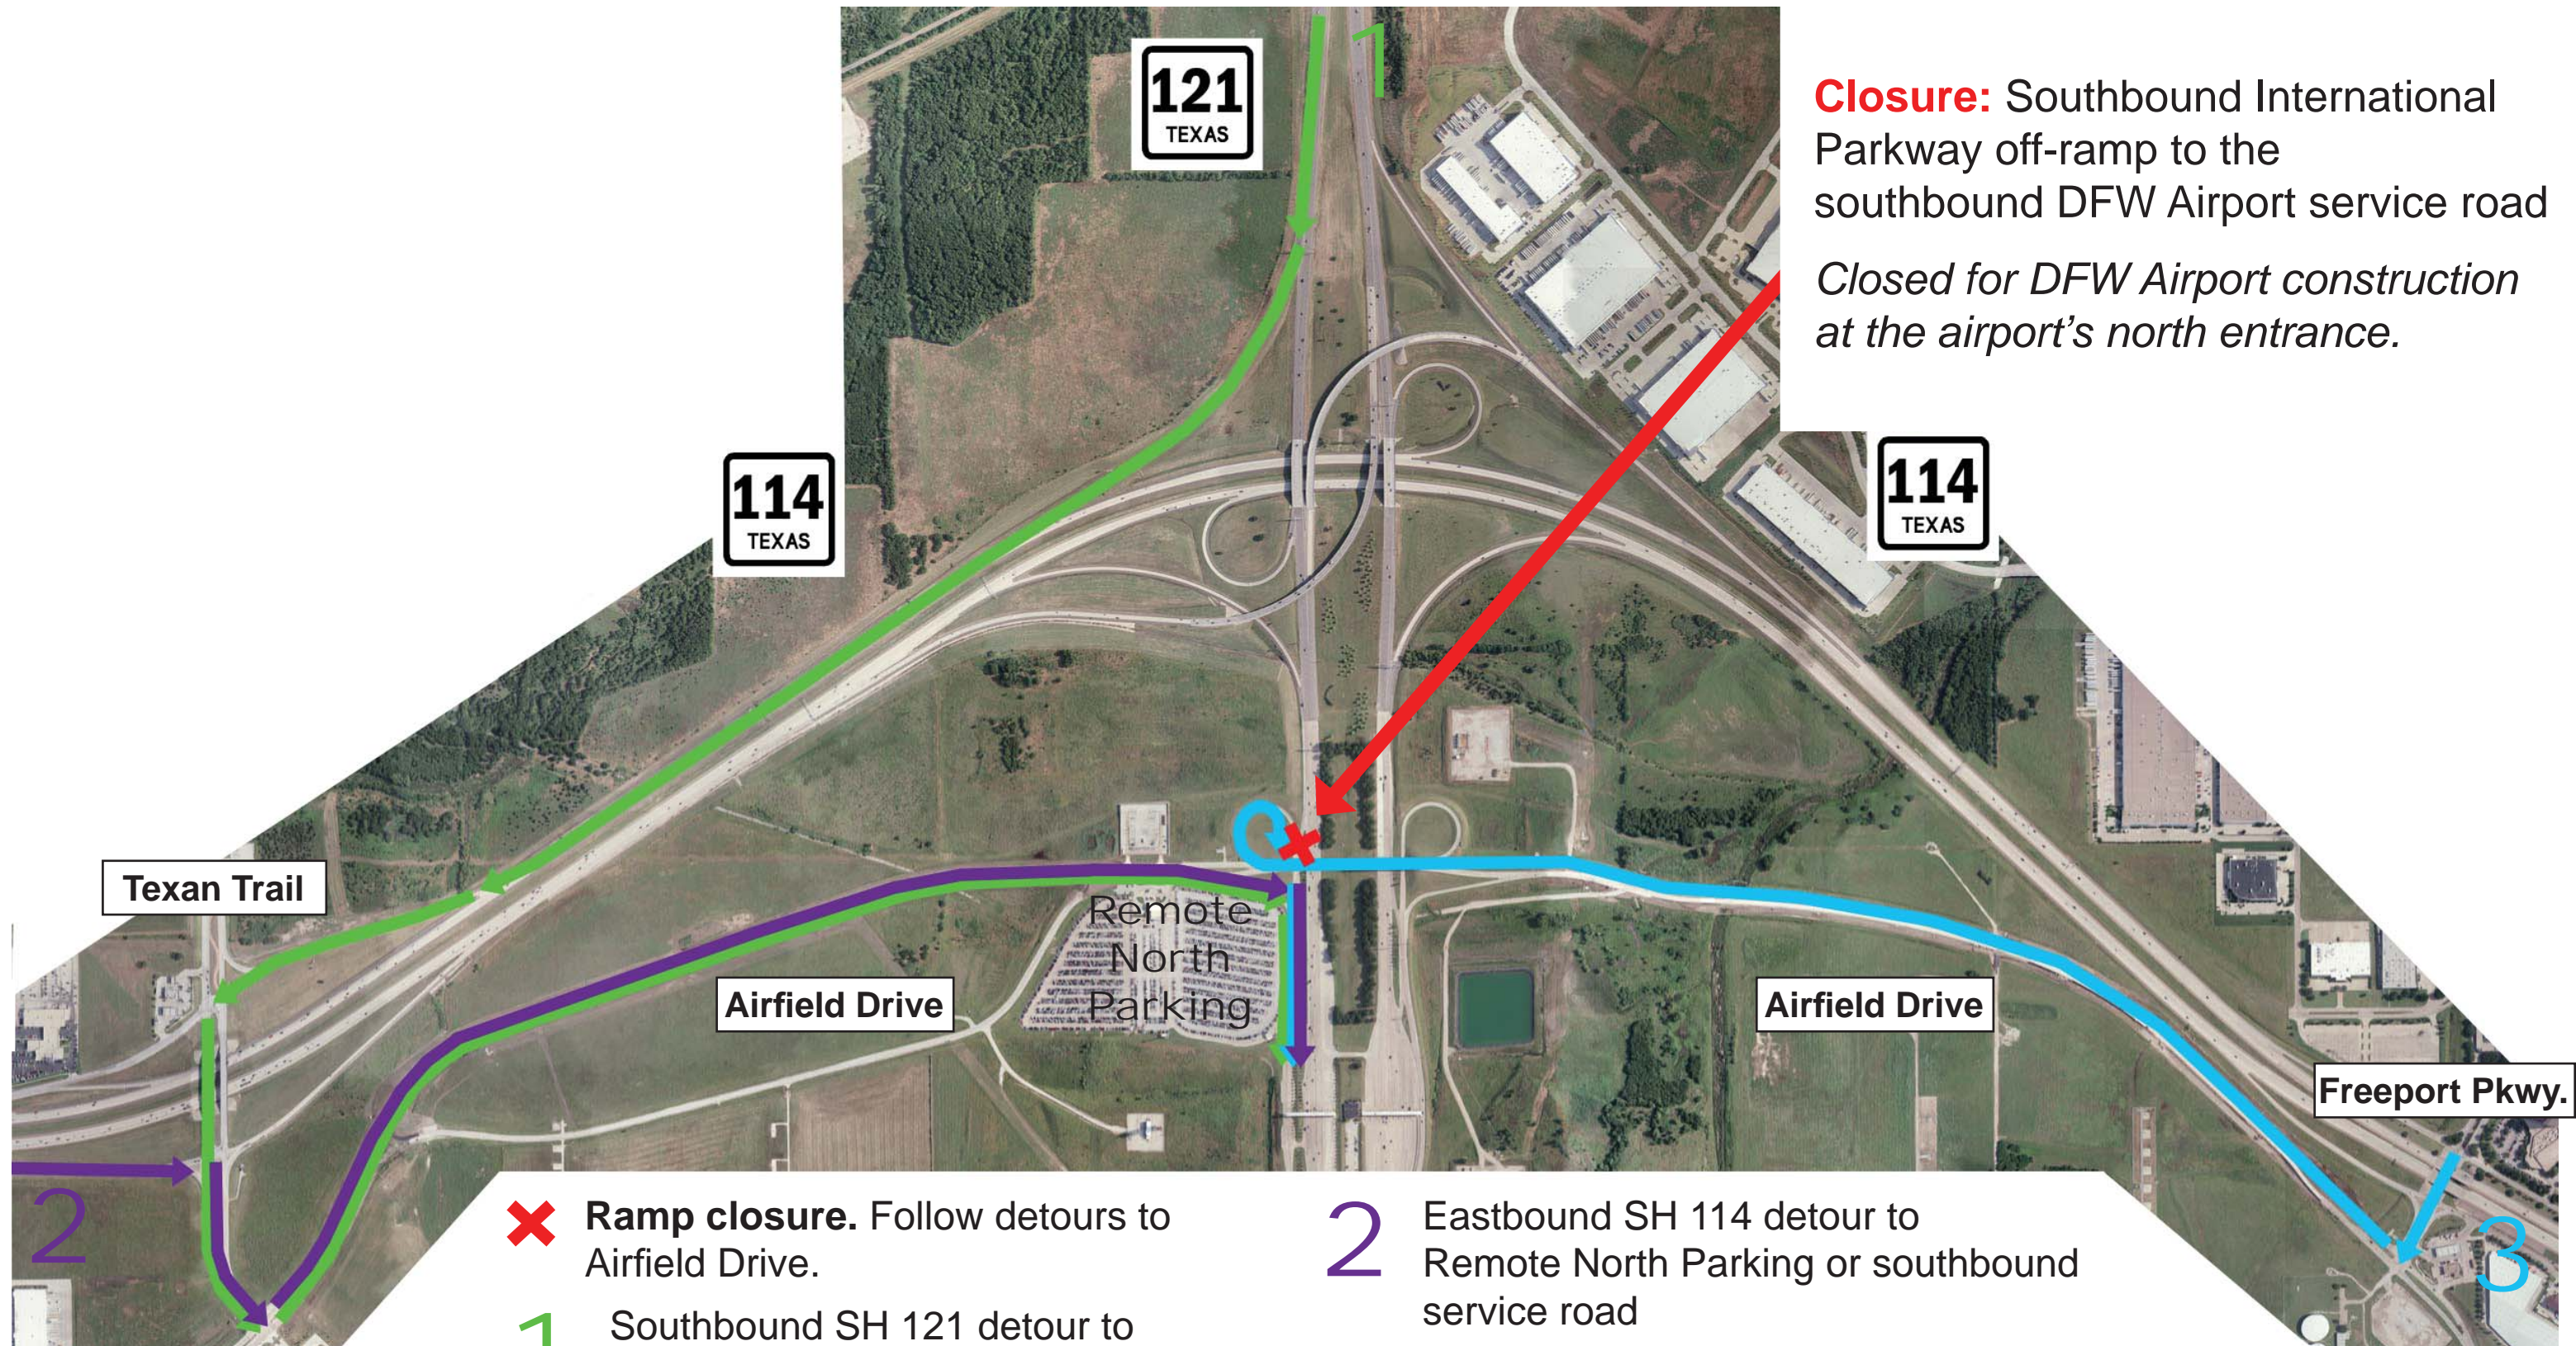

How do I get to Remote North Parking or the southbound DFW Airport service road?

Closure: Southbound International Parkway off-ramp to the southbound DFW Airport service road
Closed for DFW Airport construction at the airport's north entrance.

- 1** Southbound SH 121 detour to Remote North Parking or southbound service road
- 2** Eastbound SH 114 detour to Remote North Parking or southbound service road
- 3** Westbound SH 114 detour to Remote North Parking or southbound DFW Airport service road

X Ramp closure. Follow detours to Airfield Drive.