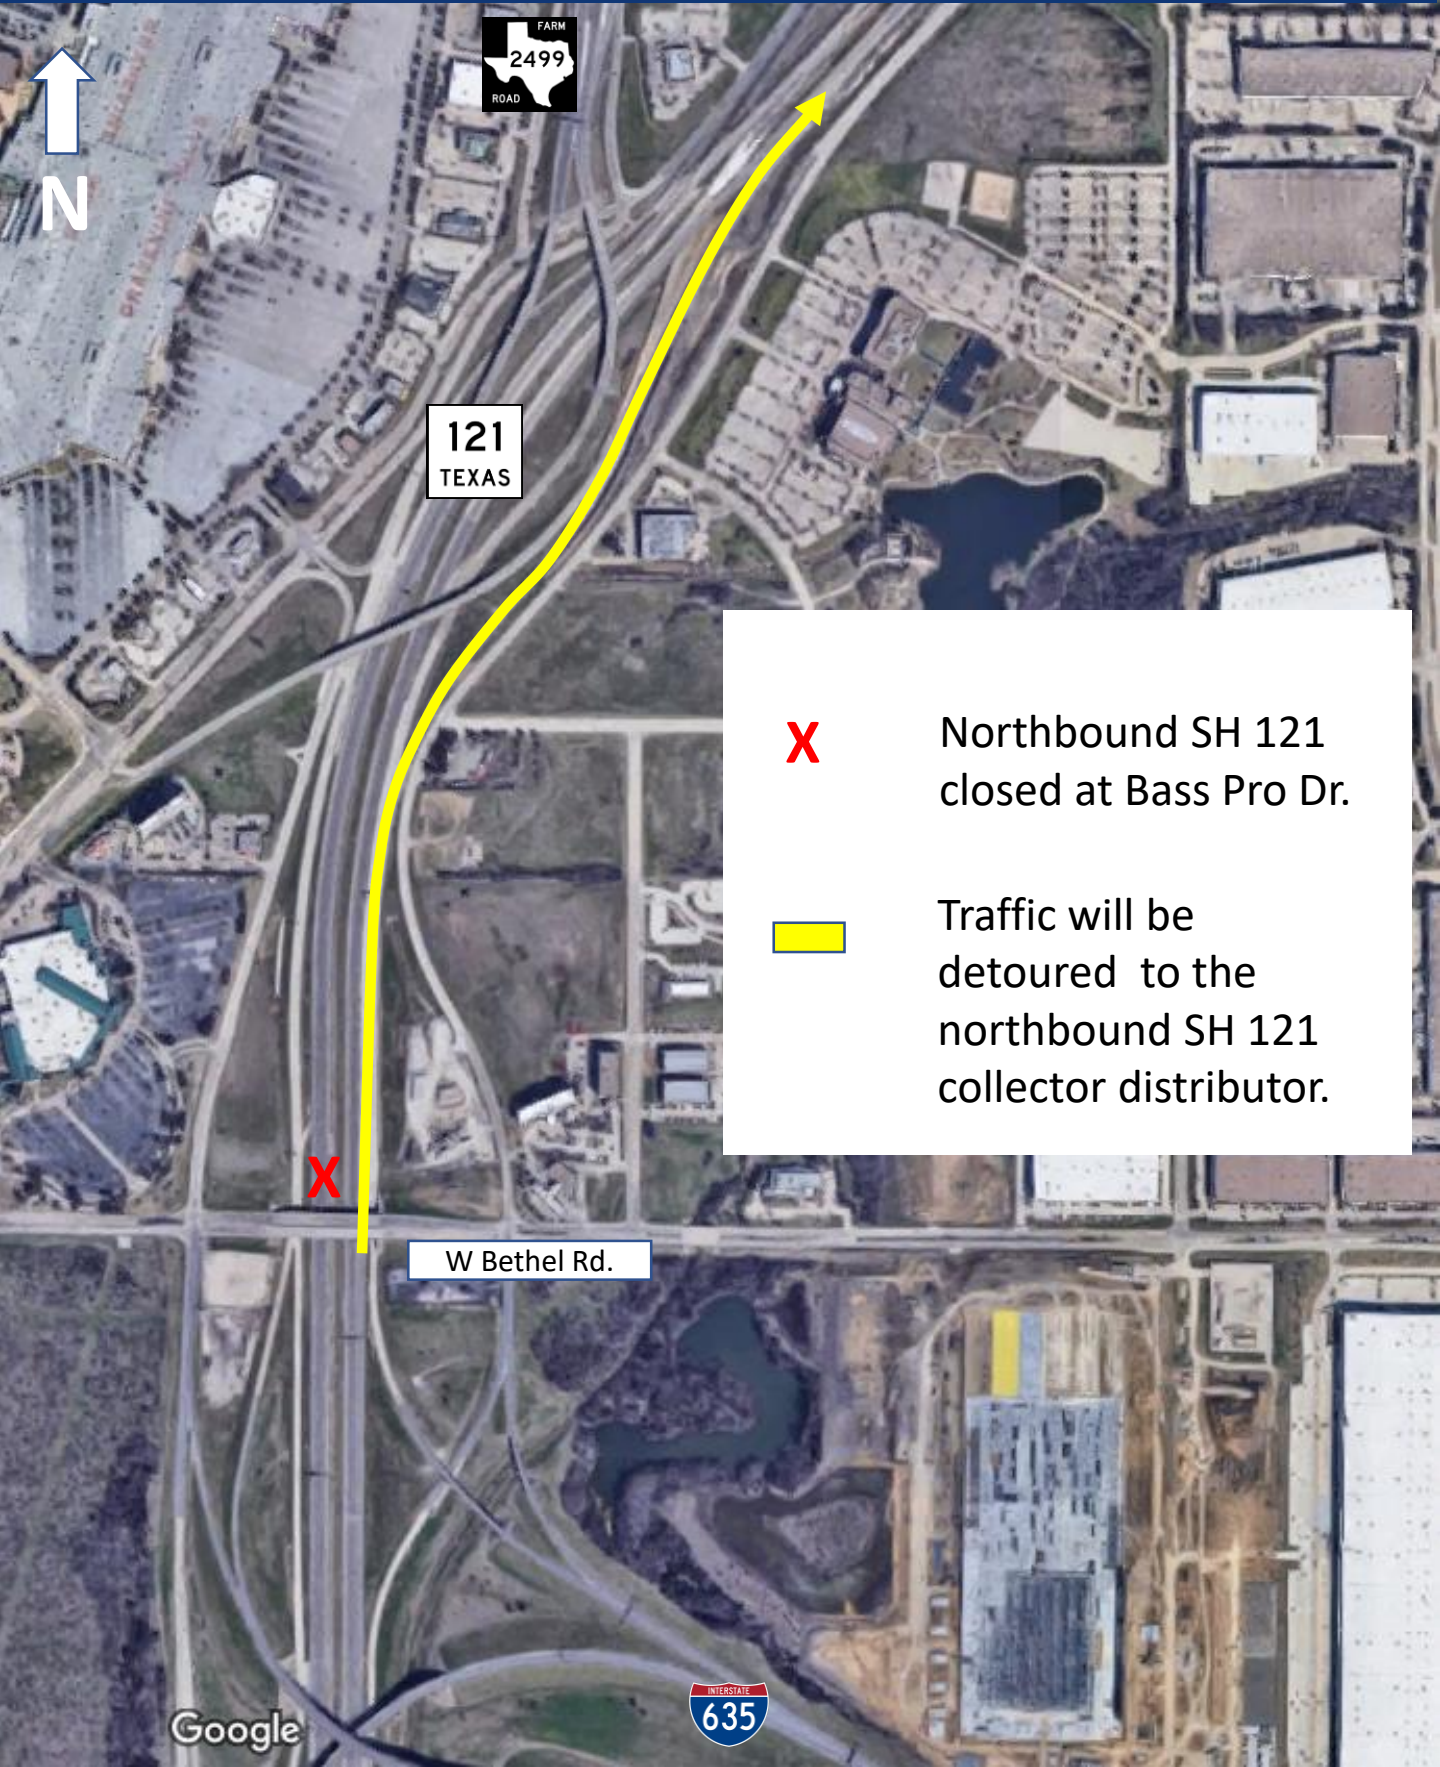

Northbound SH 121 at Bass Pro Dr.

Not to scale

121
TEXAS

W Bethel Rd.

X Northbound SH 121 closed at Bass Pro Dr.

 Traffic will be detoured to the northbound SH 121 collector distributor.