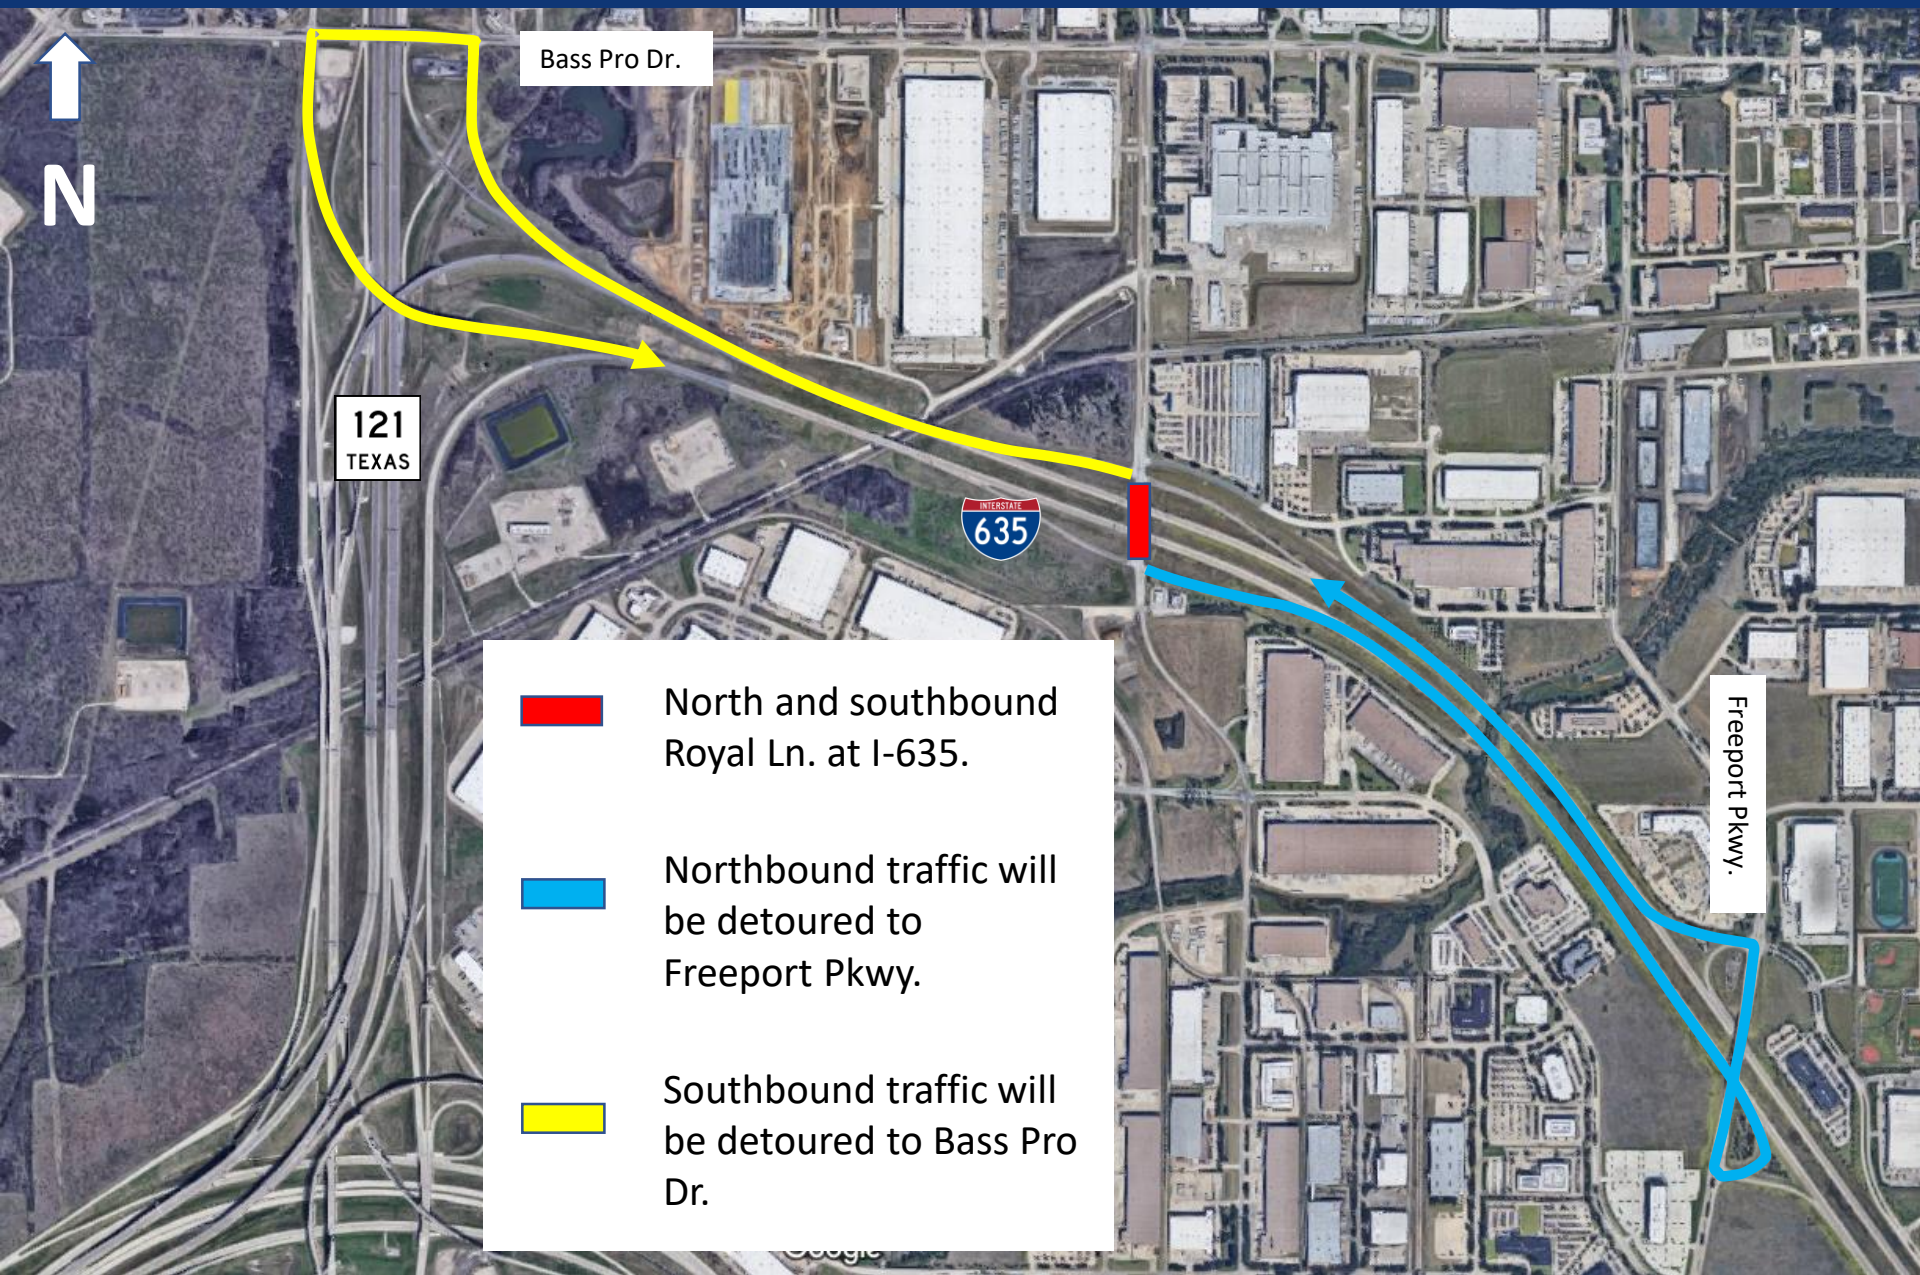

North and southbound Royal Ln. at I-635

Not to scale

-  North and southbound Royal Ln. at I-635.
-  Northbound traffic will be detoured to Freeport Pkwy.
-  Southbound traffic will be detoured to Bass Pro Dr.