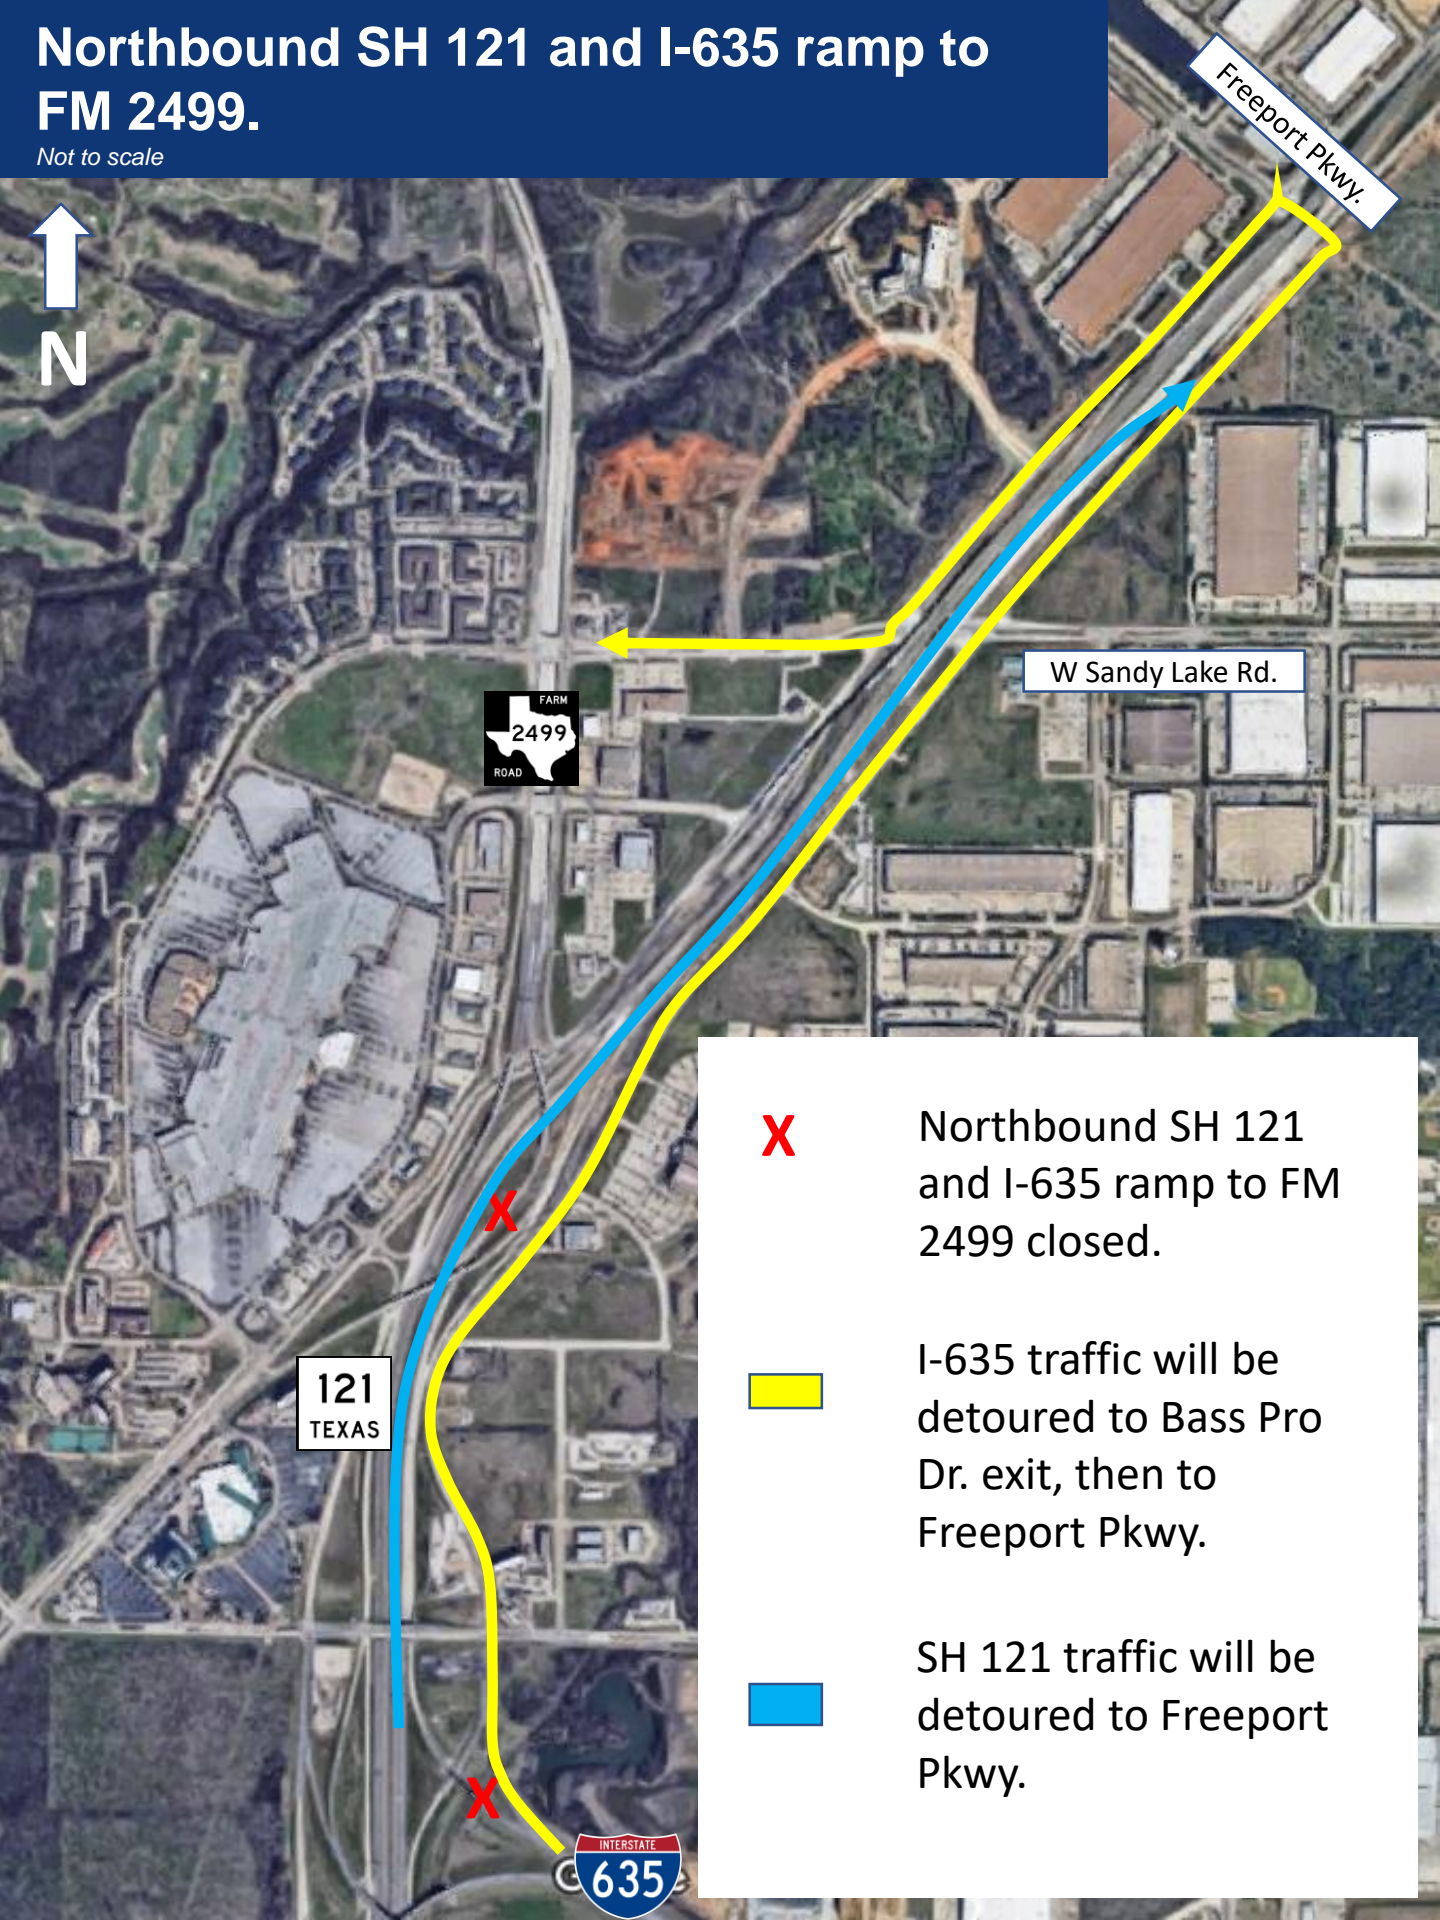

# Northbound SH 121 and I-635 ramp to FM 2499.

Not to scale

Northbound SH 121 and I-635 ramp to FM 2499 closed.

I-635 traffic will be detoured to Bass Pro Dr. exit, then to Freeport Pkwy.

SH 121 traffic will be detoured to Freeport Pkwy.