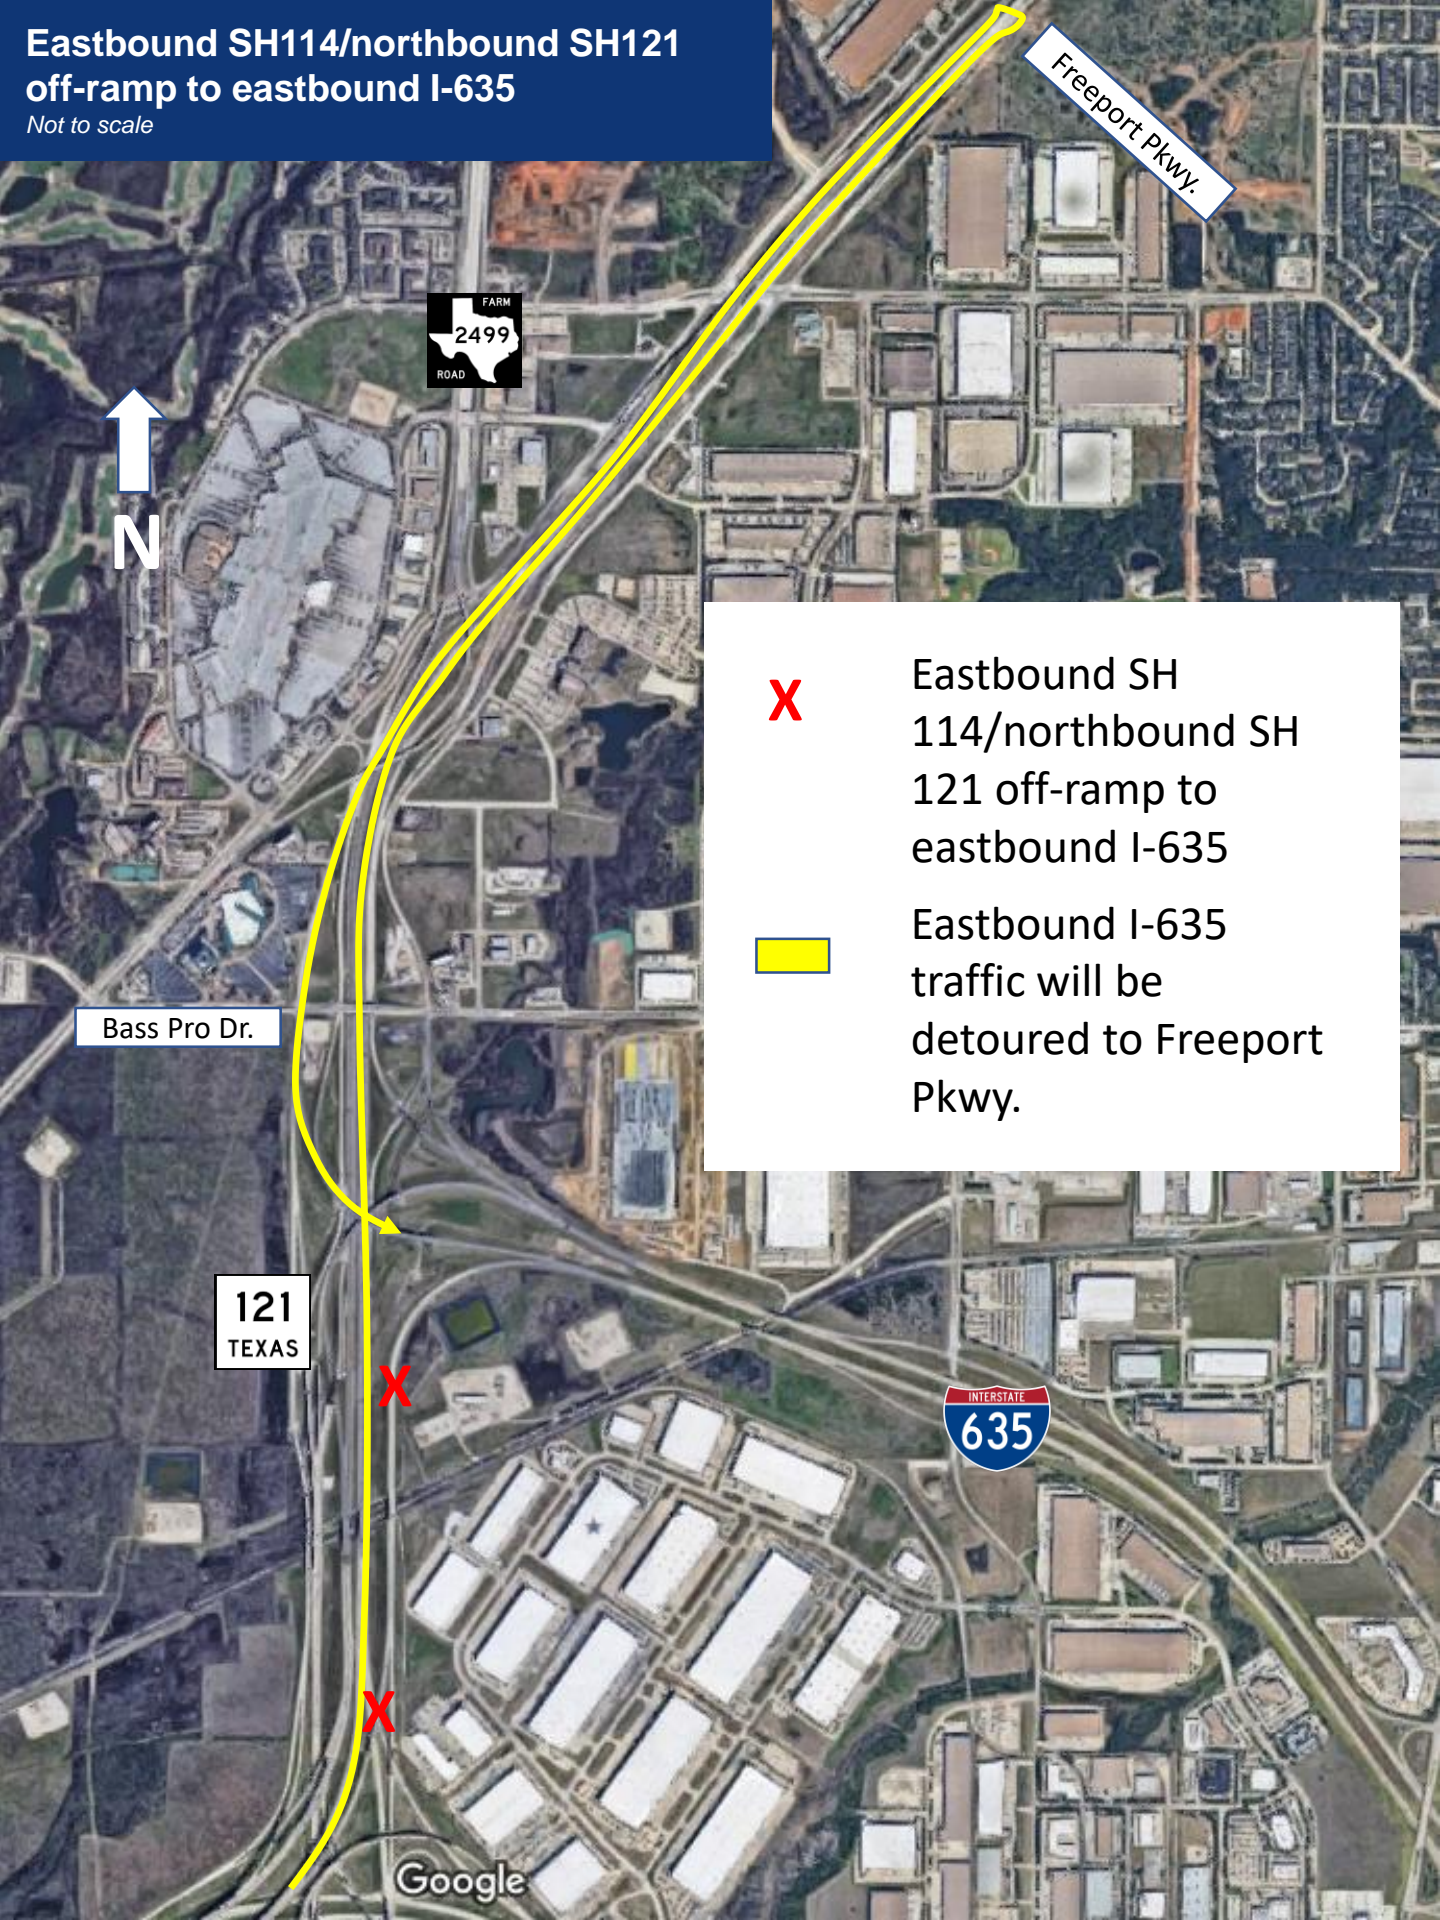

Eastbound SH114/northbound SH121 off-ramp to eastbound I-635

Not to scale

Freeport Pkwy.

FARM
2499
ROAD

Eastbound SH 114/northbound SH 121 off-ramp to eastbound I-635

Eastbound I-635 traffic will be detoured to Freeport Pkwy.

Bass Pro Dr.

121
TEXAS

INTERSTATE
635

Google