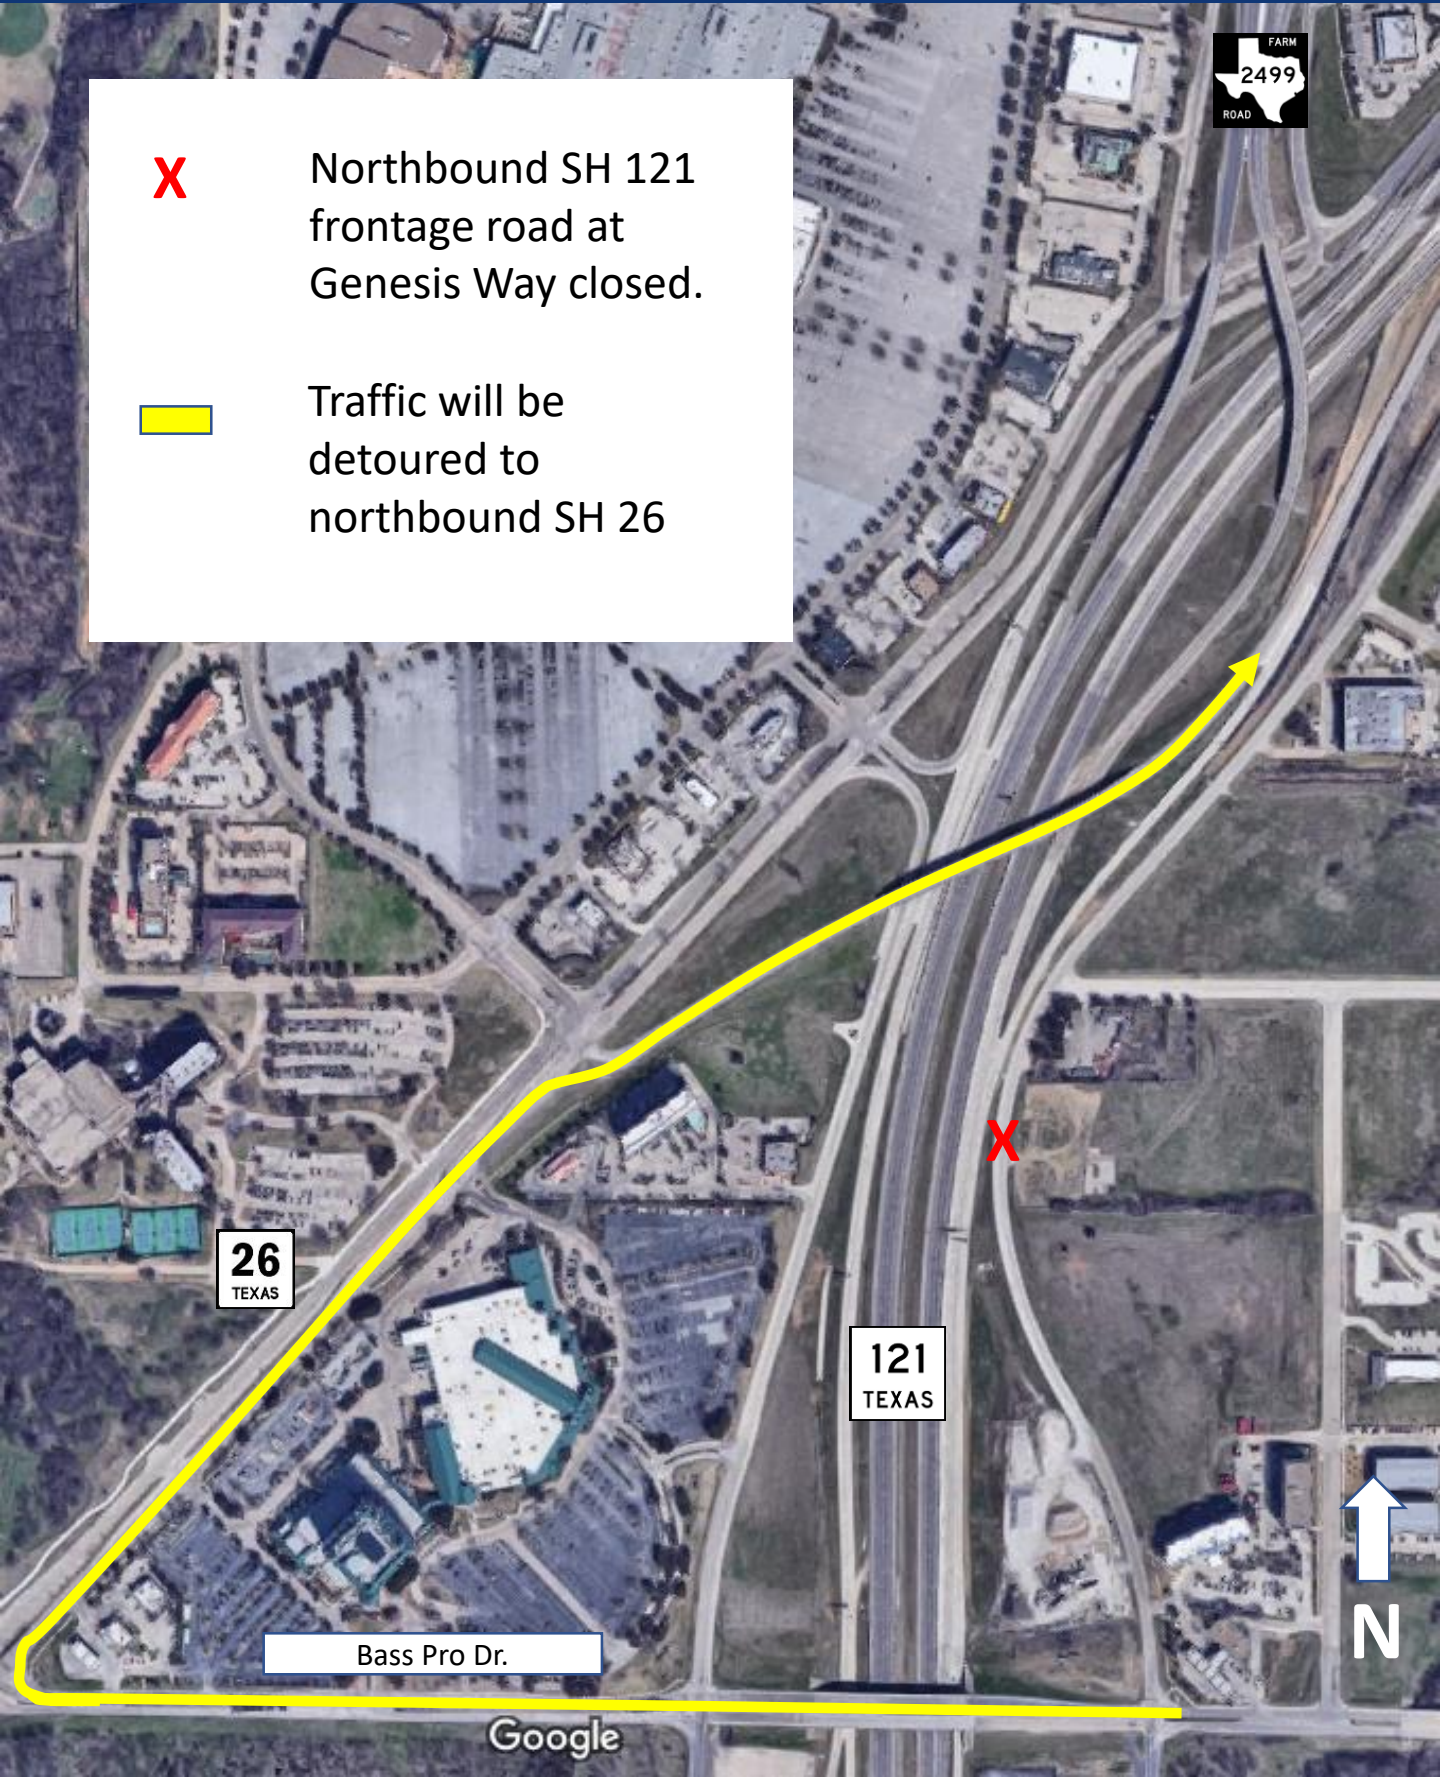

Northbound SH 121 frontage road at Genesis Way.

Not to scale

Northbound SH 121 frontage road at Genesis Way closed.

Traffic will be detoured to northbound SH 26

26
TEXAS

121
TEXAS

Bass Pro Dr.

Google